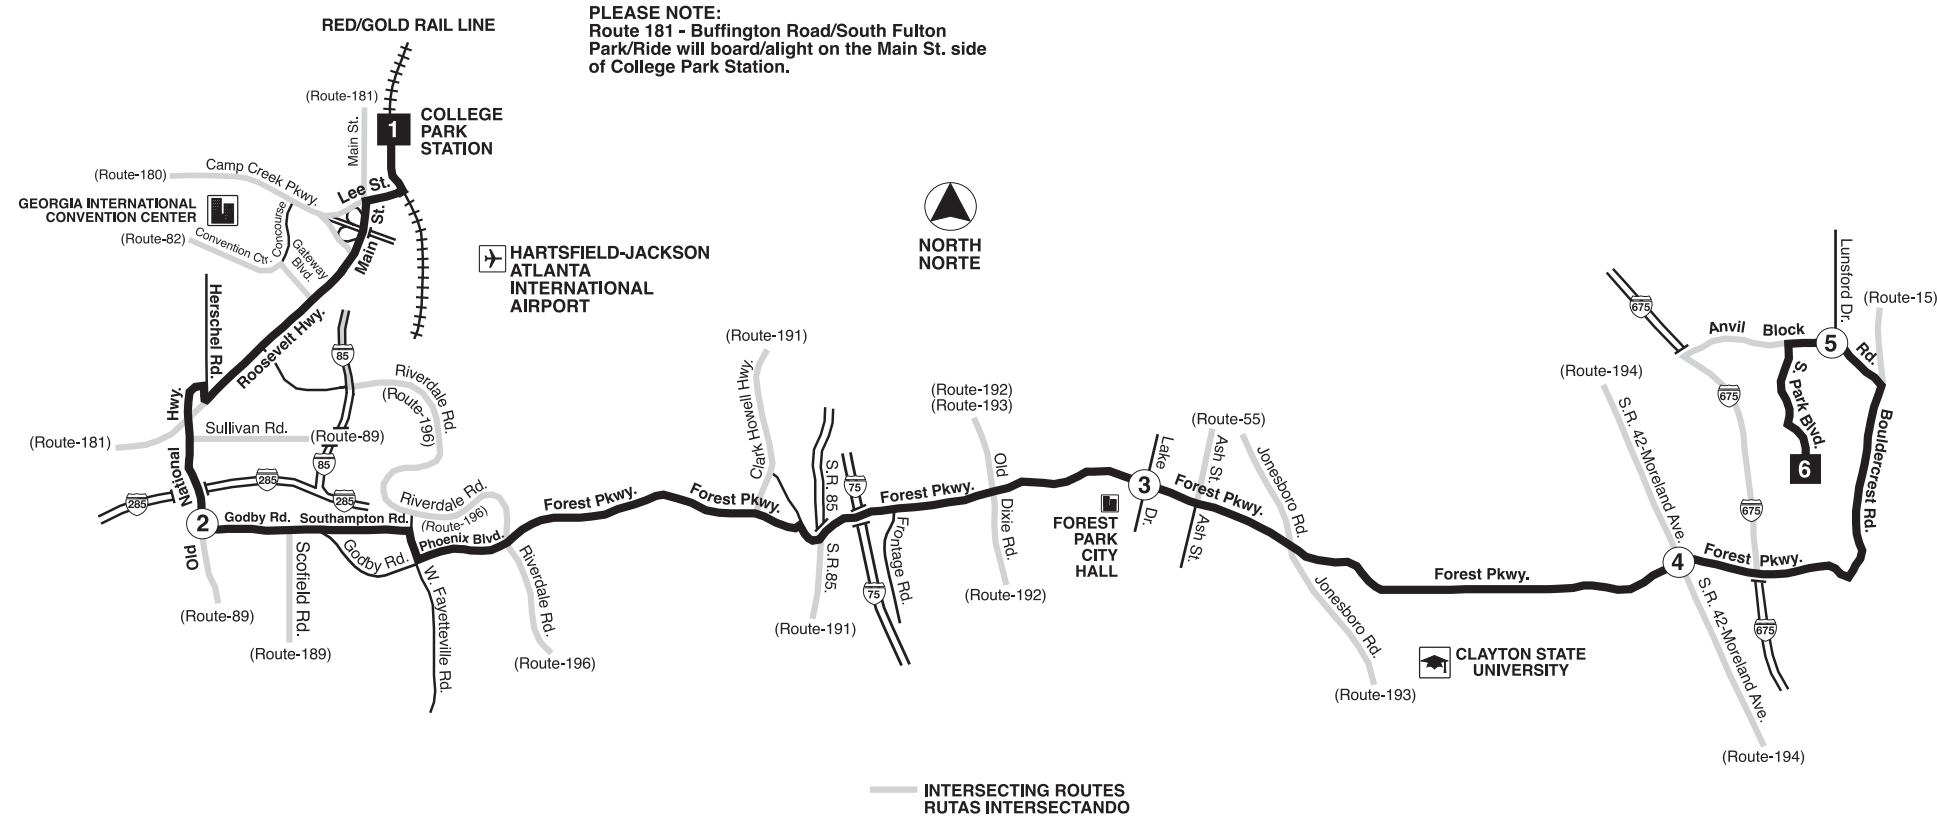

PLEASE NOTE:
Route 181 - Suffington Road/South Fulton
Park/Ride will board/alight on the Main St. side
of College Park Station.

INTERSECTING ROUTES
RUTAS INTERSECTANDO